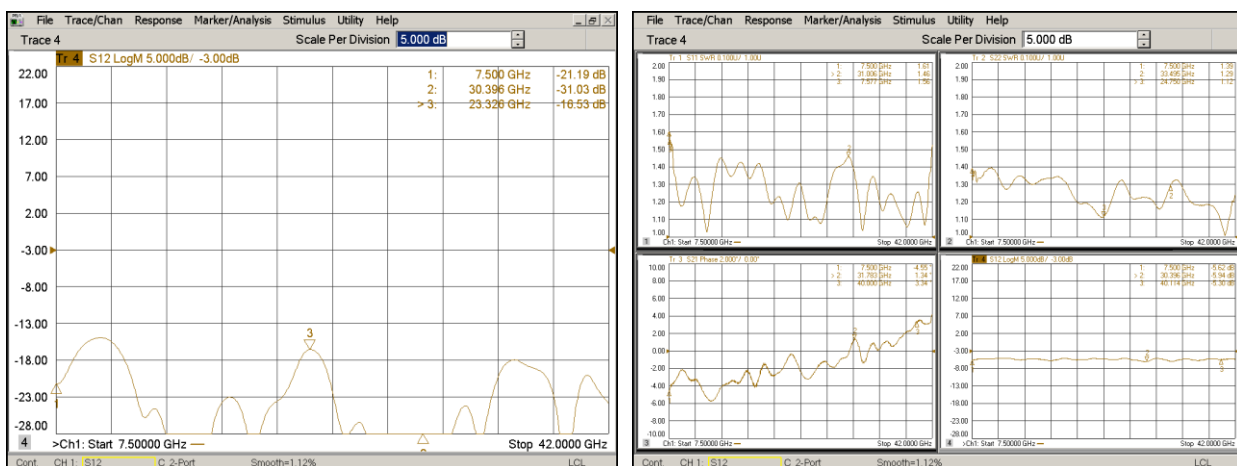

TEST DATA

成都利德尔科技有限公司 ChengDu Leader Microwave Technology Co.,Ltd

电话: 028-65199117 传真: 028-65199116

<http://www.leadermicrowave.com> sales@leader-mw.com

TEL: +86-28-65199117 FAX: +86-28-65199116

Add: 中国 成都市成华区华翰路 89 号 610000

No.89,Huahan Road, chenghua Zone Chengdu, Sichuan China Zip Code:610000