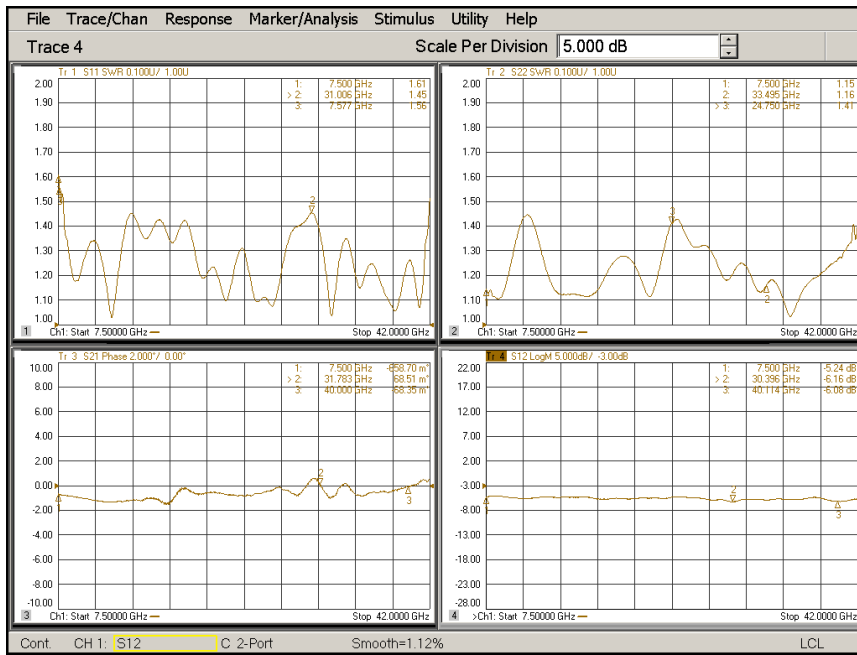

成都利德尔科技有限公司 ChengDu Leader Microwave Technology Co.,Ltd

电话: 028-65199117 传真: 028-65199116

<http://www.leadermicrowave.com> sales@leader-mw.com

TEL: +86-28-65199117 FAX: +86-28-65199116

Add: 中国 成都市成华区华翰路 89 号 610000

No.89,Huahan Road, chenghua Zone Chengdu, Sichuan China Zip Code:610000