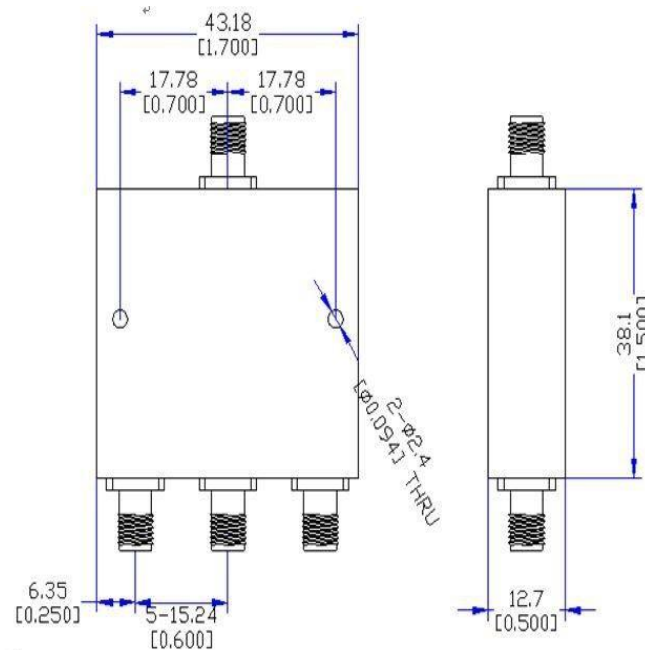

Remarks:

1. Not include Theoretical loss 4.8db 2.Power rating is for load vswr better than 1.20:1

Environmental Specifications	
Operational Temperature	-40°C~+85°C
Storage Temperature	-50°C~+105°C
Altitude	30,000 ft. (Epoxy Sealed Controlled environment)
	60,000 ft. 1.0psi min (Hermetically Sealed Un-controlled environment) (Optional)
Vibration	25gRMS (15 degrees 2KHz) endurance, 1 hour per axis
Humidity	100% RH at 35°C, 95%RH at 40°C
Shock	20G for 11msec half sine wave,3 axis both directions
Mechanical Specifications	
Housing	Aluminum
Connector	Passivated or stainless steel
Female Contact:	gold plated beryllium brass
Rohs	compliant
Weight	0.1kg

No.89,Huahan Road, chenghua Zone Chengdu, Sichuan China Zip Code:610000

Outline Drawing:

All Dimensions in mm

Outline Tolerances $\pm 0.5(0.02)$

Mounting Holes Tolerances $\pm 0.2(0.008)$

All Connectors: 2.92-Female